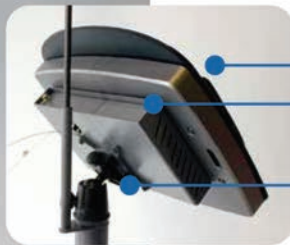

Easy to set up and operate

- Requires no special technical skill

Appealing

- Doesn't look like a "clip board"
- Custom-branded and fun, engages participant in a better experience with your brand

Handheld configuration

No wires, deploy when and where you want, with virtually unlimited operation

Fun, branded, custom topper signage (removable)

- Branded privacy shield
- External speakers
- Tethered stylus
- External microphone